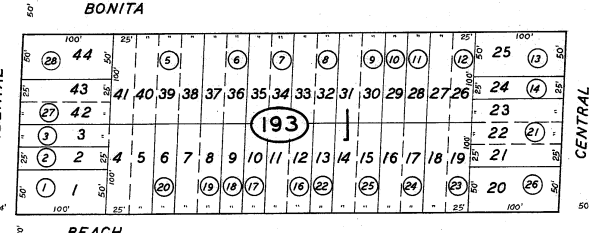

20

18

HWY.

21

CABRILLO

OCCIDENTAL

CENTRAL

BEACH

DR.

BK-66 9

BERNARDO STATION TRACT RSM D/8

DEC 1 5 2003

COASTSIDE SCHOOL DISTRICT

2-21